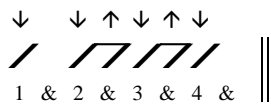

By the Light of the Silvery Moon

Suggested strum:

Chords used in this song:

Swing rhythm

C D7

By the	light	of the sil-ver-y	moon	I want to	
T 0 1 3		3 5 7 5 3	0	5 3 0	
A					
B					

G7 C6 C#° G7 C

spoon	To my hon-ey I'll	croon	love's	tune	Hon-ey moon
T 2	3 0 2 0 3	0	0	3	0 1 3
A					
B					