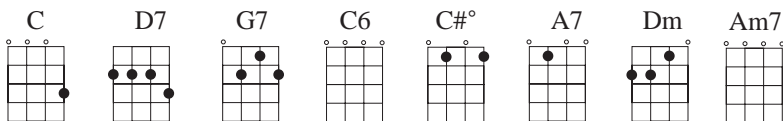

By the Light of the Silvery Moon

Suggested strum:

Chords used in this song:

Swing rhythm

C D7

By the	light	of the sil-ver-y	moon	I want to	
T 0 1 3		3 5 7 5 3	0	5 3 0	
A					
B					

G7 C6 C#° G7 C

spoon	To my hon-ey I'll	croon	love's	tune	Hon-ey moon
T 2	3 0 2 0 3	0	0	3	0 1 3
A					
B					

F A7 Dm C G7

keep a shin-ing in	June	Your sil-v'ry	beams will bring love		
3 5 7 5 3	0	5 7 8	7 3 5 8		
A					
B					

C G7 C Am7 D7 G7 C

dreams we'll be cud-dl-ing	soon	By the sil-ver-y	moon			
7 3 5 7 5 3	7	3 5 7 3 5	3			
A						
B						