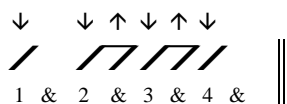

Moonlight Bay

Suggested strum:

Chords used in this song:

Swing rhythm

	F	B \flat	F
We are sai-ling a - long		On Moon - light	Bay
T A B	1 3 0 4 0	0	1 0

	C7		F	F $^\circ$
We could hear the voi- ces ring - ing		They seemed to	say...	
T A B	0 4 0 4 0 1	0 3	2 3 0	0