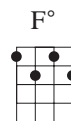

Moonlight Bay

Suggested strum:

Chords used in this song:

Swing rhythm

	F	B \flat	F
We are sai-ling a - long		On Moon - light	Bay
T A B	1 3 0 4 0	0	1 0

	C7		F	F $^\circ$
We could hear the voi- ces ring - ing		They seemed to	say...	
T A B	0 4 0 4 0 1	0 3	2 3 0	0

	C7 (play once and let ring)	F (resume strumming)	B \flat	F
You have sto- len my heart		Now don't go	'way!	
T A B	1 3 0 4 0	0	1 2	0

	C7		F
As we sang Love's Old Sweet Song on Moon - light			Bay
T A B	1 0	3 0 3 0	3 0 3 0 1