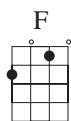

Moonlight Bay

Suggested strum:

Chords used in this song:

Swing rhythm

	F	B \flat	F
We are sai-ling a - long		On Moon - light	Bay
T A B	1 3 0 4 0	0	1 0

	C7		F	F $^\circ$
We could hear the voi- ces ring - ing		They seemed to	say...	
T A B	0 4 0 4 0 1	0 3	2 3 0	0

	C7 (play once and let ring)	F (resume strumming)	B \flat	F
You have sto- len my heart		Now don't go	'way!	
T A B	1 3 0 4 0	0	1 2	0

	C7		F
As we sang Love's Old Sweet Song on Moon - light			Bay
T A B	1 0	3 0 3 0	3 0 3 0 1