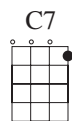

Moonlight Bay

Suggested strum:

Chords used in this song:

Swing rhythm

	F	B \flat	F
We are sai-ling a - long		On Moon - light	Bay
T A B	1 3 0 4 0	0	1 0

	C7		F	F $^\circ$
We could hear the voi- ces ring - ing		They seemed to	say...	
T A B	0 4 0 4 0 1	0 3	2 3 0	0

	C7 (play once and let ring)	F (resume strumming)	B \flat	F
You have sto- len my heart		Now don't go	'way!	
T A B	1 3 0 4 0	0	1 2	0

	C7		F
As we sang Love's Old Sweet Song on Moon - light			Bay
T A B	1 0	3 0 3 0	3 0 3 0 1