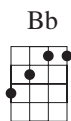

Moonlight Bay

Suggested strum:

Chords used in this song:

Swing rhythm

	F	B \flat	F
We are sai-ling a - long		On Moon - light	Bay
T A B	1 3 0 4 0	0	1 0

	C7		F	F $^\circ$
We could hear the voi- ces ring - ing		They seemed to	say...	
T A B	0 4 0 4 0 1	0 3	2 3 0	0

	C7 (play once and let ring)	F (resume strumming)	B \flat	F
You have sto- len my heart		Now don't go	'way!	
T A B	1 3 0 4 0	0	1 2	0

	C7		F
As we sang Love's Old Sweet Song on Moon - light			Bay
T A B	1 0	3 0 3 0	3 0 3 0 1