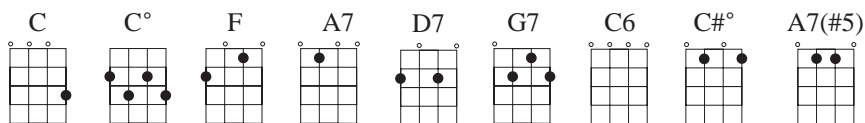

# Let Me Call You Sweetheart

Suggested strum:

Chords used in this song:

Brightly

C C° F A7 D7

Let me call you sweet-heart I'm in love with you

TAB: 0 3 3 5 7 3 2 3 0 0 0

G7 C6 C#° G7

Let me hear you whisper that you love me too

TAB: 2 1 2 3 5 2 1 2 3 3 3

C C° F A7 D7

Keep the love-light glow-ing in your eyes so true

TAB: 0 3 3 5 7 3 2 3 0 0 5

F C° C A7(#5) D7 G7 C

Let me call you sweet-heart I'm in love with you