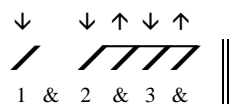

# Let Me Call You Sweetheart

Suggested strum:

Chords used in this song:

Brightly

C C° F A7 D7

Let me call you sweet-heart I'm in love with you

TAB: 0 3 3 5 7 3 2 3 0 0 0

G7 C6 C#° G7

Let me hear you whisper that you love me too

TAB: 2 1 2 3 5 2 1 2 3 3 3

C C° F A7 D7

Keep the love-light glow-ing in your eyes so true

TAB: 0 3 3 5 7 3 2 3 0 0 5

F C° C A7(#5) D7 G7 C

Let me call you sweet-heart I'm in love with you