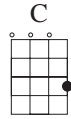

Jingle Bells

Suggested strum:

Chords used in this song:

brightly

F Bb

Dash - ing through the snow	in a one horse o - pen sleigh
T A B	T A B
0 3 1	0 3 1
0	2

C C7 F

o'er the fields we go	laugh - ing all the way
T A B	T A B
1 0 3	3 3 1 3
2	0

Bb

bells on bob - tails ring	mak - ing spir - its bright
T A B	T A B
0 3 1	0 3 1
0	2

C F C+7

oh what fun it is to sing a sleigh - ing song to - night oh!
T A B
1 0 3 3 3 3 5 3 0 3 1 3
2

CHORUS

F	F7	B \flat
Jin - gle bells	jin - gle bells	jin - gle all the way
0 0 0	0 0 0	0 3 1 3 0
T		
A		
B		

F	G7	C	C+7	F
is to ride in a	one horse o - pen	sleigh hey!	Jin - gle bells	jin - gle bells
1 0 0 0 0	0 3 3 0	3 3	0 0 0	0 0 0
T				
A				
B				

F7	B \flat	F	C	F
jin - gle all the way	oh what fun it	is to ride in a	one horse o - pen	sleigh
0 3 1 3 0	1 1 1 1	1 0 0 0 0	3 3 1 3	1
T				
A				
B				