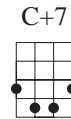

Jingle Bells

Suggested strum:

Chords used in this song:

brightly

F Bb

Dash - ing through the snow	in a one horse o - pen sleigh
T A B	T A B
0 3 1	0 3 1
0	2

C C7 F

o'er the fields we go	laugh - ing all the way
T A B	T A B
1 0 3	3 3 1 3
2	0

Bb

bells on bob - tails ring	mak - ing spir - its bright
T A B	T A B
0 3 1	0 3 1
0	2

C F C+7

oh what fun it is to sing a sleigh - ing song to - night oh!
T A B
1 0 3 3 3 3 5 3 0 3 1 3
2

CHORUS

F	F7	B \flat
Jin - gle bells	jin - gle bells	jin - gle all the way
0 0 0	0 0 0	0 3 1 3 0
T		
A		
B		

F	G7	C	C+7	F
is to ride in a	one horse o - pen	sleigh hey!	Jin - gle bells	jin - gle bells
1 0 0 0 0	0 3 3 0	3 3	0 0 0	0 0 0
T				
A				
B				

F7	B \flat	F	C	F
jin - gle all the way	oh what fun it	is to ride in a	one horse o - pen	sleigh
0 3 1 3 0	1 1 1 1	1 0 0 0 0	3 3 1 3	1
T				
A				
B				