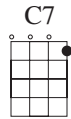

Jingle Bells

Suggested strum:

Chords used in this song:

brightly

F Bb

Dash - ing through the snow	in a one horse o - pen sleigh
T A B	T A B
0 3 1	0 3 1
0	2

C C7 F

o'er the fields we go	laugh - ing all the way
T A B	T A B
1 0 3	3 3 1 3
2	0

Bb

bells on bob - tails ring	mak - ing spir - its bright
T A B	T A B
0 3 1	0 3 1
0	2

C F C+7

oh what fun it is to sing a sleigh - ing song to - night oh!
T A B
1 0 3 3 3 3 5 3 0 3 1 3
2

CHORUS

F	F7	B \flat
Jin - gle bells	jin - gle bells	jin - gle all the way
0 0 0	0 0 0	0 3 1 3 0
T		
A		
B		

F	G7	C	C+7	F
is to ride in a	one horse o - pen	sleigh hey!	Jin - gle bells	jin - gle bells
1 0 0 0 0	0 3 3 0	3 3	0 0 0	0 0 0
T				
A				
B				

F7	B \flat	F	C	F
jin - gle all the way	oh what fun it	is to ride in a	one horse o - pen	sleigh
0 3 1 3 0	1 1 1 1	1 0 0 0 0	3 3 1 3	1
T				
A				
B				