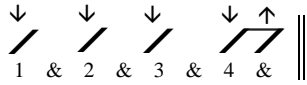

Jingle Bells

Suggested strum:

Chords used in this song:

brightly

F Bb

Dash - ing through the snow	in a one horse o - pen sleigh
T A B	T A B
0 3 1	0 3 1
0	2

C C7 F

o'er the fields we go	laugh - ing all the way
T A B	T A B
1 0 3	3 3 1 3
2	0