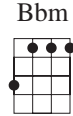

# Home On the Range

Chords used  
in this song:

slowly

F (F7) Bb (Bbm)

Oh give me a home where the buf - a - lo rome and the

T  
A  
B

F (G7) C7 F

deer and the ant - e - lope play where sel - dom is

T  
A  
B

(F7) Bb (Bbm) F C7

heard a dis - cour - a - ging word and the skies are not clou - dy all

T  
A  
B

## CHORUS

F F C7 F

day Home home on the range where the

T  
A  
B

	(G7)	C7	F	(F7)			
T	deer and the	ant - e - lope	play	where	sel - dom is	heard	a dis -
A	1 1 1	1 0 1	3	0	0 1 3	0	1 0
B							

	B♭	(B♭m)	F	C7	F			
T	cour - a - ging	word	and the	skies	are not	clou - dy	all	day
A	1 1	1	0 1	0	3 1	0 1 3	1	
B	2							