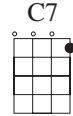

# Home On the Range

Chords used  
in this song:

slowly

F (F7) Bb (Bbm)

Oh give me a home where the buf - a - lo rome and the

T  
A  
B

F (G7) C7 F

deer and the ant - e - lope play where sel - dom is

T  
A  
B

(F7) Bb (Bbm) F C7

heard a dis - cour - a - ging word and the skies are not clou - dy all

T  
A  
B

## CHORUS

F F C7 F

day Home home on the range where the

T  
A  
B

	(G7)	C7	F	(F7)			
T	deer and the	ant - e - lope	play	where	sel - dom is	heard	a dis -
A	1 1 1	1 0 1	3	0	0 1 3	0	1 0
B							

	B♭	(B♭m)	F	C7	F			
T	cour - a - ging	word	and the	skies	are not	clou - dy	all	day
A	1 1	1	0 1	0	3 1	0 1 3	1	
B	2							