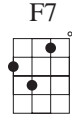

# Home On the Range

Chords used  
in this song:

slowly

F (F7) Bb (Bbm)

Oh give me a home where the buf - a - lo rome and the

T  
A  
B

F (G7) C7 F

deer and the ant - e - lope play where sel - dom is

T  
A  
B

(F7) Bb (Bbm) F C7

heard a dis - cour - a - ging word and the skies are not clou - dy all

T  
A  
B

## CHORUS

F F C7 F

day Home home on the range where the

T  
A  
B

	(G7)	C7	F	(F7)			
T	deer and the	ant - e - lope	play	where	sel - dom is	heard	a dis -
A	1 1 1	1 0 1	3	0	0 1 3	0	1 0
B							

	B♭	(B♭m)	F	C7	F			
T	cour - a - ging	word	and the	skies	are not	clou - dy	all	day
A	1 1	1	0 1	0	3 1	0 1 3	1	
B	2							