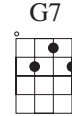

# Home On the Range

Chords used  
in this song:

slowly

F (F7) Bb (Bbm)

Oh give me a home where the buf - a - lo rome and the

T  
A  
B

F (G7) C7 F

deer and the ant - e - lope play where sel - dom is

T  
A  
B

(F7) Bb (Bbm) F C7

heard a dis - cour - a - ging word and the skies are not clou - dy all

T  
A  
B

## CHORUS

F F C7 F

day Home home on the range where the

T  
A  
B

	(G7)	C7	F	(F7)			
T	deer and the	ant - e - lope	play	where	sel - dom is	heard	a dis -
A	1 1 1	1 0 1	3	0	0 1 3	0	1 0
B							

	B♭	(B♭m)	F	C7	F			
T	cour - a - ging	word	and the	skies	are not	clou - dy	all	day
A	1 1	1	0 1	0	3 1	0 1 3	1	
B	2							