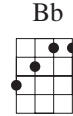

# Home On the Range

Chords used  
in this song:

slowly

F (F7) Bb (Bbm)

Oh give me a home where the buf - a - lo rome and the

T  
A  
B

F (G7) C7 F

deer and the ant - e - lope play where sel - dom is

T  
A  
B

(F7) Bb (Bbm) F C7

heard a dis - cour - a - ging word and the skies are not clou - dy all

T  
A  
B

## CHORUS

F F C7 F

day Home home on the range where the

T  
A  
B

	(G7)	C7	F	(F7)			
T	deer and the	ant - e - lope	play	where	sel - dom is	heard	a dis -
A	1 1 1	1 0 1	3	0	0 1 3	0	1 0
B							

	B♭	(B♭m)	F	C7	F			
T	cour - a - ging	word	and the	skies	are not	clou - dy	all	day
A	1 1	1	0 1	0	3 1	0 1 3	1	
B	2							