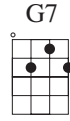

Hello Ma Baby

Suggested strum:

Chords used
in this song:

Fast

F	G7	C7	
Hel-lo ma ba - by	hel-lo ma ba - by	hel-lo my rag - time	gal
Send me a kiss by			
3 5 3 5 3	0 1 0 1 0	3 0 3 0 3	2
0 3 2 0 3			
T			
A			
B			

F	F°	G7sus4	C7	F	D7
wire	Ba-by my heart's on	fire	If you re-fuse me	Hon-ey you'll lose me	
	0 3 7 5	3	3 5 3 5 3	0 1 0 1 0	
0	1				
T					
A					
B					

G7	C7		
Then you'll be left a - lone oh ba - by	tel - e - phone and	tell me I'm your	
3 0 3 0 3	0 0 3 2	0 3 0 3	
2 2 0 1			
T			
A			
B			