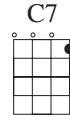

Hello Ma Baby

Suggested strum:

Chords used
in this song:

Fast

F	G7	C7	
Hel-lo ma ba - by	hel-lo ma ba - by	hel-lo my rag - time	gal
Send me a kiss by			
3 5 3 5 3	0 1 0 1 0	3 0 3 0 3	2
0 3 2 0 3			
T			
A			
B			

F	F°	G7sus4	C7	F	D7
wire	Ba-by my heart's on	fire	If you re-fuse me	Hon-ey you'll lose me	
	0 3 7 5	3	3 5 3 5 3	0 1 0 1 0	
0	1				
T					
A					
B					

G7	C7		
Then you'll be left a - lone oh ba - by	tel - e - phone and	tell me I'm your	
3 0 3 0 3	0 0 3 2	0 3 0 3	
2 2 0 1			
T			
A			
B			