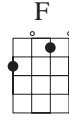

Hello Ma Baby

Suggested strum:

Chords used
in this song:

Fast

F	G7	C7	
Hel-lo ma ba - by	hel-lo ma ba - by	hel-lo my rag - time	gal
Send me a kiss by			
3 5 3 5 3	0 1 0 1 0	3 0 3 0 3	2
0 3 2 0 3			
T			
A			
B			

F	F°	G7sus4	C7	F	D7
wire	Ba-by my heart's on	fire	If you re-fuse me	Hon-ey you'll lose me	
	0 3 7 5	3	3 5 3 5 3	0 1 0 1 0	
0	1				
T					
A					
B					

G7	C7		
Then you'll be left a - lone oh ba - by	tel - e - phone and	tell me I'm your	
3 0 3 0 3	0 0 3 2	0 3 0 3	
2 2 0 1			
T			
A			
B			