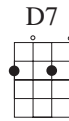

Hello Ma Baby

Suggested strum:

Chords used
in this song:

Fast

F	G7	C7	
Hel-lo ma ba - by	hel-lo ma ba - by	hel-lo my rag - time	gal
Send me a kiss by			
3 5 3 5 3	0 1 0 1 0	3 0 3 0 3	2
0 3 2 0 3			
T			
A			
B			

F	F°	G7sus4	C7	F	D7
wire	Ba-by my heart's on	fire	If you re-fuse me	Hon-ey you'll lose me	
	0 3 7 5	3	3 5 3 5 3	0 1 0 1 0	
0	1				
T					
A					
B					

G7	C7		
Then you'll be left a - lone oh ba - by	tel - e - phone and	tell me I'm your	
3 0 3 0 3	0 0 3 2	0 3 0 3	
2 2 0 1			
T			
A			
B			