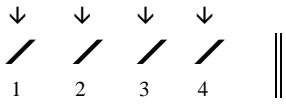

Hello Ma Baby

Suggested strum:

Chords used
in this song:

Fast

F	G7	C7	
Hel-lo ma ba - by	hel-lo ma ba - by	hel-lo my rag - time	gal
Send me a kiss by			
3 5 3 5 3	0 1 0 1 0	3 0 3 0 3	2
0 3 2 0 3			
T			
A			
B			