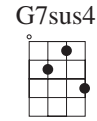

Hello Ma Baby

Suggested strum:

Chords used
in this song:

Fast

F	G7	C7	
Hel-lo ma ba - by	hel-lo ma ba - by	hel-lo my rag - time	gal
Send me a kiss by			
3 5 3 5 3	0 1 0 1 0	3 0 3 0 3	2
0 3 2 0 3			
T			
A			
B			

F	F°	G7sus4	C7	F	D7
wire	Ba-by my heart's on	fire	If you re-fuse me	Hon-ey you'll lose me	
	0 3 7 5	3	3 5 3 5 3	0 1 0 1 0	
0	1				
T					
A					
B					

G7	C7		
Then you'll be left a - lone oh ba - by	tel - e - phone and	tell me I'm your	
3 0 3 0 3	0 0 3 2	0 3 0 3	
2 2 0 1			
T			
A			
B			