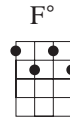

Hello Ma Baby

Suggested strum:

Chords used
in this song:

Fast

F	G7	C7	
Hel-lo ma ba - by	hel-lo ma ba - by	hel-lo my rag - time	gal
Send me a kiss by			
3 5 3 5 3	0 1 0 1 0	3 0 3 0 3	2
0 3 2 0 3			
T			
A			
B			

F	F°	G7sus4	C7	F	D7
wire	Ba-by my heart's on	fire	If you re-fuse me	Hon-ey you'll lose me	
	0 3 7 5	3	3 5 3 5 3	0 1 0 1 0	
0	1				
T					
A					
B					

G7	C7		
Then you'll be left a - lone oh ba - by	tel - e - phone and	tell me I'm your	
3 0 3 0 3	0 0 3 2	0 3 0 3	
2 2 0 1			
T			
A			
B			