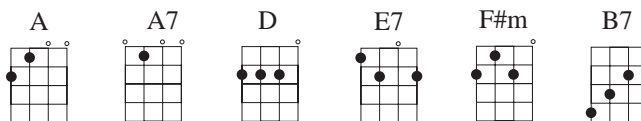

In the Good Old Summertime

Suggested strum:

Chords used in this song:

Brightly

A A7 D A E7

In the good old sum - mer time in the good old sum - mer time

T
A
B

A F#m B7 E7

Strol - ling through the sha - dy lanes with your ba - by mine You

T
A
B

A A7 D A E7

hold her hand and she holds yours and that's a ve - ry good sign That

T
A
B

A F#m B7 E7 A

she's your toot - sey woot - sey in the good old sum - mer time