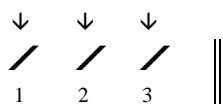

In the Good Old Summertime

Suggested strum:

Chords used in this song:

Brightly

A A7 D A E7

In the good old sum - mer time in the good old sum - mer time

T
A
B

A F#m B7 E7

Strol - ling through the sha - dy lanes with your ba - by mine You

T
A
B

A A7 D A E7

hold her hand and she holds yours and that's a ve - ry good sign That

T
A
B

A F#m B7 E7 A

she's your toot - sey woot - sey in the good old sum - mer time