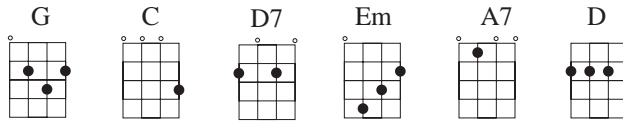

# Daisy Bell (a.k.a. Bicycle Built for Two)

Suggested strum:

Chords used in this song:

Moderate waltz

G C G

Dai - sy dai - sy give me your an - swer do

T  
A  
B

D7 G Em A7 D

I'm half cra - zy all for the love of you it

T  
A  
B

D7 G C G

won't be a sty - lish mar-riage I can't af - ford a car-riage But

T  
A  
B

D7 G D7 G D7 G

you'll look sweet On the seat of a bi - cyc - le built for two.