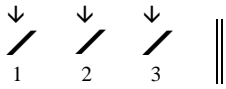

# Daisy Bell (a.k.a. Bicycle Built for Two)

Suggested strum:

Chords used in this song:

Moderate waltz

G C G

Dai - sy dai - sy give me your an - swer do

T  
A  
B

D7 G Em A7 D

I'm half cra - zy all for the love of you it

T  
A  
B

D7 G C G

won't be a sty - lish mar-riage I can't af - ford a car-riage But

T  
A  
B

D7 G D7 G D7 G

you'll look sweet On the seat of a bi - cyc - le built for two.